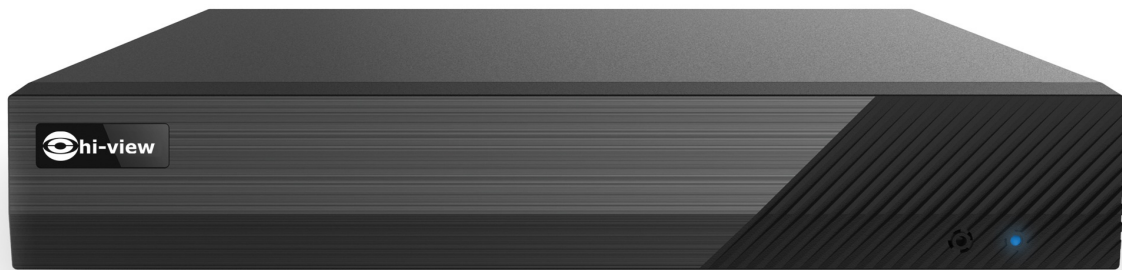

CCTV SURVEILLANCE

Network Video Recorder

HP-9708-V1