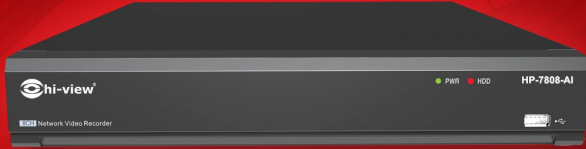

4K ULTRA HD

Network Video Recorder

- 4K Ultra HD
- ONVIF Support
- HDMI Interface
- USB Port
- Cloud
- DDNS Free DDNS
- CMS Support
- IP PTZ Support

NVR 7800 SERIES

Ultra HD Network Video Recorder

คุณสมบัติหลัก

Specification

2/2

คุณสมบัติหลัก

- * IP Camera Input 8 channel
- * Resolution 8MP, 5MP, 3MP, 2MP(1080P), 1.3MP(960P), 1.0MP(720P)
- * Compression H.265 / H.264
- * Video Format PAL / NTSC
- * PlaybackMax 4CH playback
- * Max. Internal HDDs 1 x 3.5" HDD
Max. 8TB (up to 8TB/each)
- * ONVIF Supported
- * Hiview DDNS Supported (<http://ddnsweb.hiview.org/asp/index.asp>)
- * Wi-Fi Supported USB Wi-Fi external device
- * Network Test Supported
- * Cloud Web www.e-seenet.com
- * Online Upgrade Supported
- * Ethernet 1 x RJ45 10/100 Base-T
- * Audio In / Out 1 x RCA out
- * USB "1x USB2.0*1(front) USB2.0*1+(rear)"
- * Alarm 1x Built-in buzzer
- * Power DC12V/3A