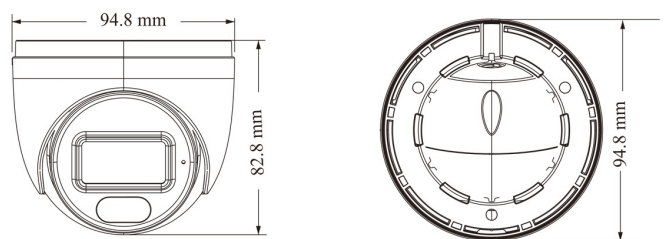

## 4MP Dome Camera

### Dimensions