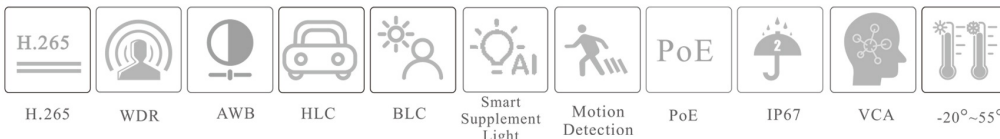

IP CAMERA

4MP Dual Illumination Water-proof
Turret Network Camera