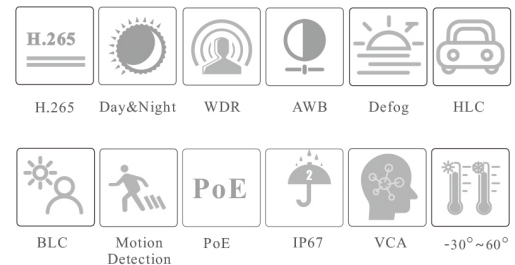

## 2MP IR Starlight Bullet Network Camera

- 2MP ( 1920 × 1080 ) @30fps
- H.265+/H.265/H.264+/H.264/MJPEG coding
- ICR auto switch, true day / night vision
- 30 ~ 50m IR night view distance
- Starlight
- Fixed or motorized zoom lens optional
- 3D DNR, true WDR, HLC, BLC, Defog, Smart IR and ROI coding
- Support corridor mode
- Support electronic image stabilization
- Support image distortion correction
- Built-in micro SD card slot, up to 256GB
- DC12V/PoE power supply
- IP67 ingress protection
- Support three streams
- Support mobile surveillance by smart phones & tablet PCs with iOS and Android OS
- Support SMD
- Support P2P function
- Intelligent analytics
- Dual-system backup