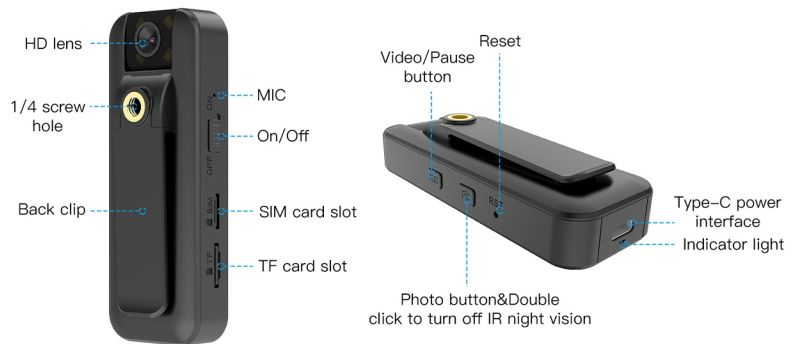

3.0MP Portable Camera 4G Network mini Camera Fires Series

Fi-B-301-4G

4G
Networking

180°
Lens
180° Flip

One Click
Recording/Capturing

Business
Back Clip

Human
Detection

Infrared
Night Vision

คมชัด 3 ล้าน

O-KAM Pro
Download Application