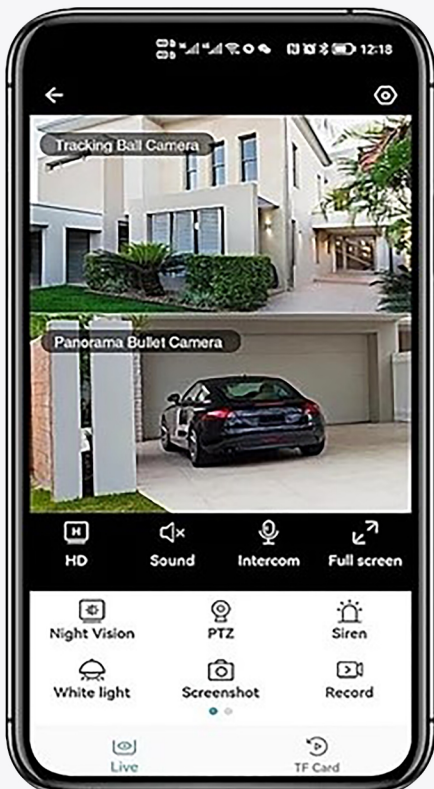

Dual Lens PT Camera

WiFi Outdoor Camera Fires Series

Fi-P202-W

Human Detection

Dual Lens Dual Views

Alarm Voice Customization

Two-Way Talk

Waterproof & Dustproof

Cloud Storage

กล้อง 2 ล้าวม

Two Cameras in One

O-KAM Pro
Download Application

Dual Lens PT Camera

WiFi Outdoor Camera Fires Series

Human Detection

Dual Lens Dual Views

Alarm Voice Customization

Two-Way Talk

Waterproof & Dustproof

Cloud Storage

O-KAM Pro

Download Application

Product features

- * Supports 4 visitors at the same time
- * Lens 4mm, 2.0MP
- * 0.5Lux (color mode), 0.1Lux (b&w mode)
- * H.264 main profile/Motion-JPEG/JPEG
- * Brightness, contrast, OSD display
- * Built-in microphone and speaker
- * Pan: 270° Tilt: 90°
- * Cloud storage
- * Rated voltage DC12V±5%
- * Power consumption Power: 4.56W (0.38A)
- Maximum power: 8.76W (0.73A)

Download Application

Product features

- * Supports 4 visitors at the same time
- * Lens 4mm, 2.0MP
- * 0.5Lux (color mode), 0.1Lux (b&w mode)
- * H.264 main profile/Motion-JPEG/JPEG
- * Brightness, contrast, OSD display
- * Built-in microphone and speaker
- * Pan: 270° Tilt: 90°
- * Cloud storage
- * Rated voltage DC12V±5%
- * Power consumption Power: 4.56W (0.38A)
Maximum power: 8.76W (0.73A)