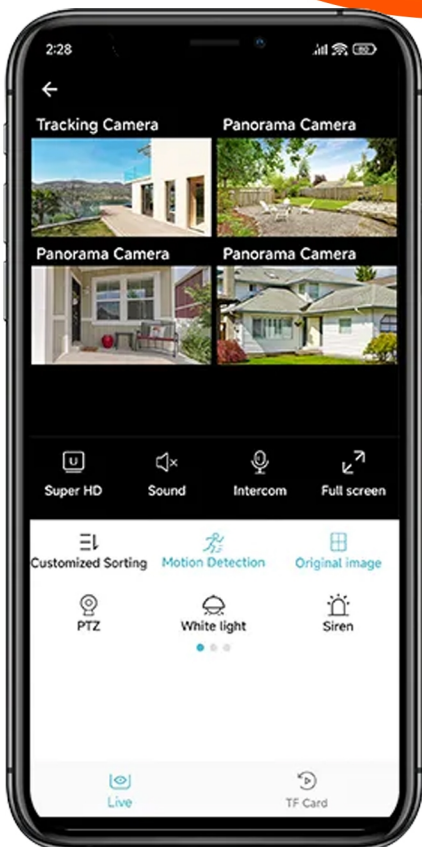

4 Lens PT Camera

WiFi Outdoor Camera Fires Series

Fi-P304-W

Human Detection

360° Panoramic Care

WiFi Connection

Two-Way Talk

Waterproof & Dustproof

Cloud Storage

ကျွန်ုပ်တို့ 3 လမ်း

360° Panoramic View

O-KAM Pro
Download Application

4 Lens PT Camera

WiFi Outdoor Camera Fires Series

O-KAM Pro
Download Application

Product features

- * Lens 4mm, 3.0MP
- * 0.5Lux (color mode), 0.1Lux (b&w mode)
- * Night vision 20-50meters, H.264
- * Four views, monitor with no blind spots
- * Brightness, contrast, OSD display
- * Built-in microphone and speaker
- * Human detection, real time alerts
- * Support cloud storage
- * Rated voltage DC12V±5%
- * Power consumption Power: 8.64W(0.72A)
Maximum power: 11.16W (0.93A)

4 Lens PT Camera

WiFi Outdoor Camera Fires Series

O-KAM Pro
Download Application

Product features

- * Lens 4mm, 3.0MP
- * 0.5Lux (color mode), 0.1Lux (b&w mode)
- * Night vision 20-50meters, H.264
- * Four views, monitor with no blind spots
- * Brightness, contrast, OSD display
- * Built-in microphone and speaker
- * Human detection, real time alerts
- * Support cloud storage
- * Rated voltage DC12V±5%
- * Power consumption Power: 8.64W(0.72A)
Maximum power: 11.16W (0.93A)