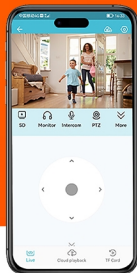

3.0MP Robot Camera WiFi Indoor Camera Fires Series

Fi-R301-W

Human
Detection

Pan & Tilt
Camera

WiFi
Connection

Two-Way
Talk

Waterproof
& Dustproof

Cloud
Storage

ကျွန်ုပ်တို့ 3 လမ်း

Pan & Tilt Camera

Human Detection

O-KAM Pro
Download Application

3.0MP Robot Camera

WiFi Indoor Camera Fires Series

O-KAM Pro
Download Application

Product features

- * Lens 4mm, 3.0MP
- * 0.5Lux (color mode), 0. 1Lux (b&w mode)
- * full-color night vision, H.264
- * Image adjustment Brightness, contrast, OSD display
- * Built-in microphone and speaker
- * Rotation angle Pan: 310° Tilt: 115°
- * Wireless frequency 2.4G
- * Rated voltage DC5V±12%
- * Power: 1.75W (0.35A)
- Maximum power: 3.25W (0.65A)

Model	Fi-R301-W
Operating system	Linux
Online visitor	Supports 4 visitors at the same time
APP	O-KAM Pro
Collection	
CPU	Ingenic
Memory	512Mb
Lens	4mm
Image	3MP
Minimum illumination	0.5Lux (color mode), 0.1Lux (b&w mode)
Sensor performance	Support automatic white balance, automatic gain control and automatic backlight compensation
Night vision	Black and white night vision, full-color night vision
Viewing angle	Diagonal : 91°
Video	
Resolution	3MP
Night vision	Black and white night vision, full-color night vision
Compression standard	H.264 main profile/Motion -JPEG/JPEG
IR control	IR-CUT, soft photosensitive control
Bit rate	128~4096kbps
Image adjustment	Brightness, contrast, OSD display
Audio	
Input	Built-in -38dB microphone
Output	Built-in 8Ω1W speaker
Sampling frequency/bit width	8KHz/16bit
Compression standard/Bit Rate	G711A
Pan/Tilt	
Rotation angle	Pan: 310° tilt: 115°
Network	
Network interface	10Mbps/100Mbps
Network protocol	TCP/IP,HTTP,TCP,UDP,DHCP,DNS,NTP,RTSP,P2P