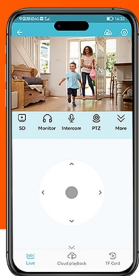

ကျွန်ုပ်တို့ 3 လမ်း

Pan & Tilt Camera

Human Detection

O-KAM Pro
Download Application

3.0MP Robot Camera

WiFi Indoor Camera Fires Series

O-KAM Pro
Download Application

Product features

- * Lens 4mm, 3.0MP
- * 0.5Lux (color mode), 0. 1Lux (b&w mode)
- * full-color night vision, H.264
- * Image adjustment Brightness, contrast, OSD display
- * Built-in microphone and speaker
- * Rotation angle Pan: 310° Tilt: 115°
- * Wireless frequency 2.4G
- * Rated voltage DC5V±12%
- * Power: 1.75W (0.35A)
- Maximum power: 3.25W (0.65A)

Model	Fi-R301-W
Operating system	Linux
Online visitor	Supports 4 visitors at the same time
APP	O-KAM Pro
Collection	
CPU	Ingenic
Memory	512Mb
Lens	4mm
Image	3MP
Minimum illumination	0.5Lux (color mode), 0.1Lux (b&w mode)
Sensor performance	Support automatic white balance, automatic gain control and automatic backlight compensation
Night vision	Black and white night vision, full-color night vision
Viewing angle	Diagonal : 91°
Video	
Resolution	3MP
Night vision	Black and white night vision, full-color night vision
Compression standard	H.264 main profile/Motion -JPEG/JPEG
IR control	IR-CUT, soft photosensitive control
Bit rate	128~4096kbps
Image adjustment	Brightness, contrast, OSD display
Audio	
Input	Built-in -38dB microphone
Output	Built-in 8Ω1W speaker
Sampling frequency/bit width	8KHz/16bit
Compression standard/Bit Rate	G711A
Pan/Tilt	
Rotation angle	Pan: 310° tilt: 115°
Network	
Network interface	10Mbps/100Mbps
Network protocol	TCP/IP,HTTP,TCP,UDP,DHCP,DNS,NTP,RTSP,P2P

3.0MP Robot Camera

WiFi Indoor Camera Fires Series

O-KAM Pro
Download Application

Product features

- * Lens 4mm, 3.0MP
- * 0.5Lux (color mode), 0. 1Lux (b&w mode)
- * full-color night vision, H.264
- * Image adjustment Brightness, contrast, OSD display
- * Built-in microphone and speaker
- * Rotation angle Pan: 310° Tilt: 115°
- * Wireless frequency 2.4G
- * Rated voltage DC5V±12%
- * Power: 1.75W (0.35A)
Maximum power: 3.25W (0.65A)