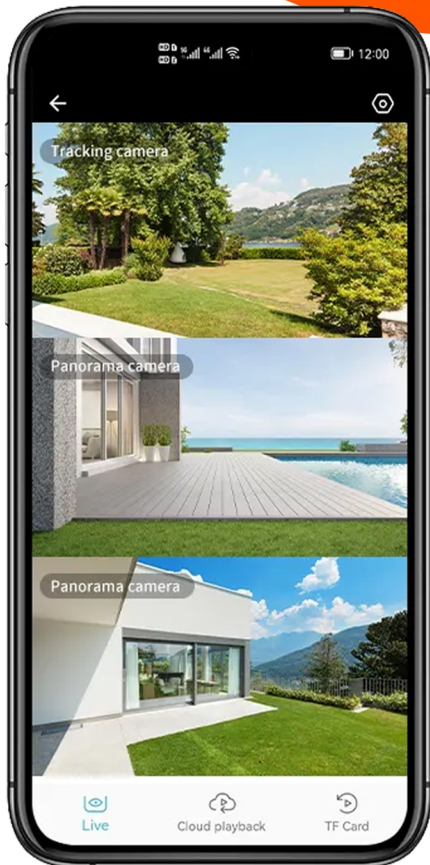

# 4G Solar Powered 3 Lens PT Camera Fires Series

## Fi-SB-P303-4G

PIR Human  
Detection

Solar  
Charging

AOV Ultra  
Low Power

Two-Way  
Talk

Waterproof  
& Dustproof

Three Views  
On One Screen

กล้อง **ใส่ซิม**  
**4G 4G**

## กล้อง 3 ล้าวม

## 360° Visual Coverage

**O-KAM Pro**  
Download Application